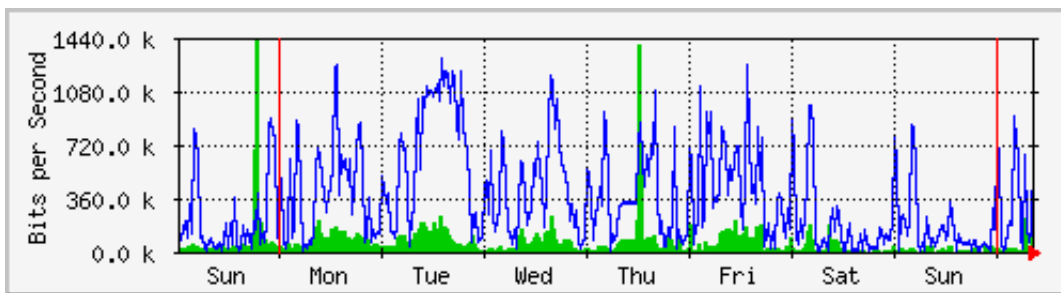

ifName: Se4/0/0/26:0

Max Speed: 192.0 kBytes/s

Ip: 10.1.3.1 ()

The statistics were last updated **Monday, 11 August 2014 at 9:01**, at which time 'TW-COLO-GWA' had been up for **454 days, 7:06:18**.

`Daily' Graph (5 Minute Average)

Max **In**:969.3 kb/s (63.1%) Average **In**:34.1 kb/s (2.2%) Current **In**:627.4 kb/s (40.8%)
 Max **Out**:1437.9 kb/s (93.6%) Average **Out**:222.4 kb/s (14.5%) Current **Out**:500.9 kb/s (32.6%)

`Weekly' Graph (30 Minute Average)

Max **In**:1429.4 kb/s (93.1%) Average **In**:74.1 kb/s (4.8%) Current **In**:212.8 kb/s (13.9%)
 Max **Out**:1303.4 kb/s (84.9%) Average **Out**:366.5 kb/s (23.9%) Current **Out**:704.5 kb/s (45.9%)

`Monthly' Graph (2 Hour Average)