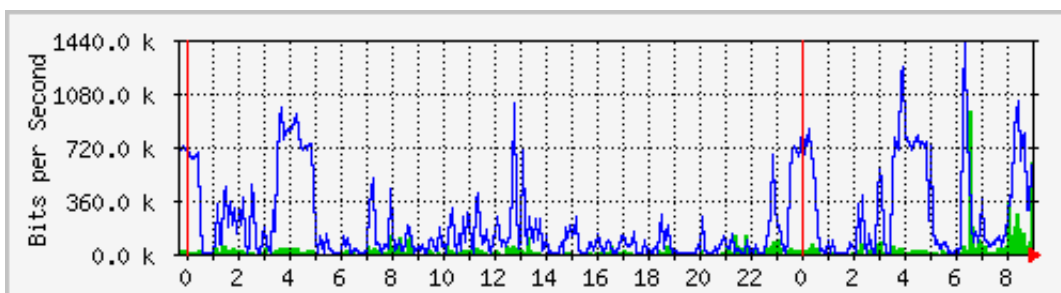

Serial4/0/0/26:0 Se 4/0/0/26:0 Kahi Mohala Fort Weaver /106597 -- TW-COLO-GWA

System: TW-COLO-GWA in

Maintainer:

Description: Serial4/0/0/26:0 Se 4/0/0/26:0 Kahi Mohala Fort Weaver /106597

ifType: propPointToPointSerial (22)

ifName: Se4/0/0/26:0

Max Speed: 192.0 kBytes/s

Ip: 10.1.3.1 ()

The statistics were last updated **Monday, 11 August 2014 at 9:01**, at which time 'TW-COLO-GWA' had been up for **454 days, 7:06:18**.

`Daily' Graph (5 Minute Average)

Max **In**:969.3 kb/s (63.1%) Average **In**:34.1 kb/s (2.2%) Current **In**:627.4 kb/s (40.8%)
 Max **Out**:1437.9 kb/s (93.6%) Average **Out**:222.4 kb/s (14.5%) Current **Out**:500.9 kb/s (32.6%)

`Weekly' Graph (30 Minute Average)

Max **In**:208.2 kb/s (13.6%) Average **In**:58.3 kb/s (3.8%) Current **In**:22.6 kb/s (1.5%)
 Max **Out**:846.1 kb/s (55.1%) Average **Out**:279.1 kb/s (18.2%) Current **Out**:175.9 kb/s (11.5%)

GREEN ### Incoming Traffic in Bits per Second