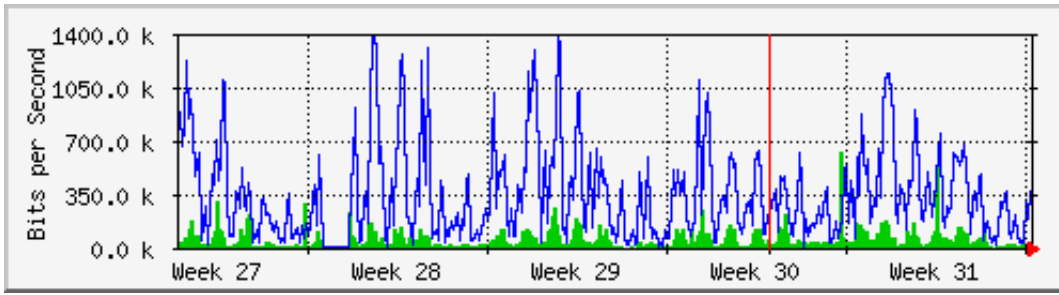

ifName: Se4/0/0/26:0

Max Speed: 192.0 kBytes/s

Ip: 10.1.3.1 ()

The statistics were last updated **Monday, 11 August 2014 at 9:01**, at which time 'TW-COLO-GWA' had been up for **454 days, 7:06:18**.

`Daily' Graph (5 Minute Average)

Max **In**:969.3 kb/s (63.1%) Average **In**:34.1 kb/s (2.2%) Current **In**:627.4 kb/s (40.8%)
 Max **Out**:1437.9 kb/s (93.6%) Average **Out**:222.4 kb/s (14.5%) Current **Out**:500.9 kb/s (32.6%)

`Weekly' Graph (30 Minute Average)

Max **In**:1429.4 kb/s (93.1%) Average **In**:74.1 kb/s (4.8%) Current **In**:212.8 kb/s (13.9%)
 Max **Out**:1303.4 kb/s (84.9%) Average **Out**:366.5 kb/s (23.9%) Current **Out**:704.5 kb/s (45.9%)

`Monthly' Graph (2 Hour Average)