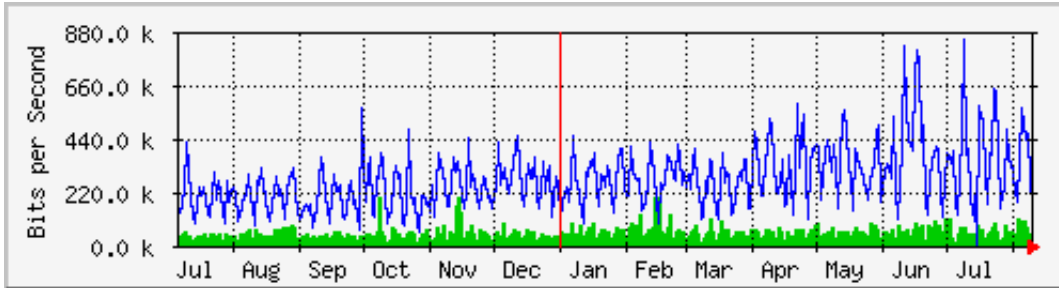

`Yearly' Graph (1 Day Average)

Max **In**:208.2 kb/s (13.6%)   Average **In**:58.3 kb/s (3.8%)   Current **In**:22.6 kb/s (1.5%)
Max **Out**:846.1 kb/s (55.1%)   Average **Out**:279.1 kb/s (18.2%)   Current **Out**:175.9 kb/s (11.5%)

GREEN ### Incoming Traffic in Bits per Second

BLUE ### Outgoing Traffic in Bits per Second

MRTG MULTI ROUTER TRAFFIC GRAPHER

2.10.15

[Tobias Oetiker <oetiker@ee.ethz.ch>](mailto:oetiker@ee.ethz.ch)
and [Dave Rand <dlr@bungie.com>](mailto:dlr@bungie.com)